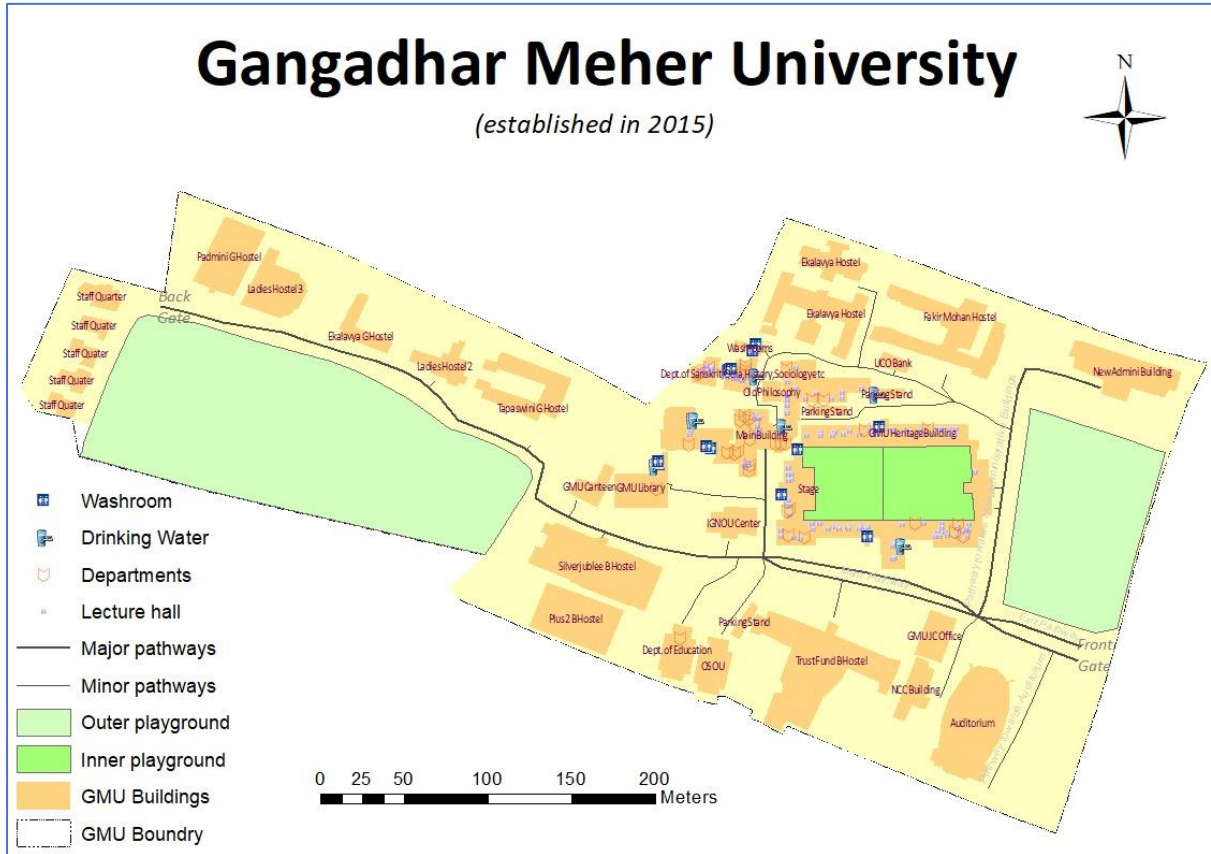

Director, IQAC
Gangadhar Meher University
Sambalpur

REGISTRAR
GANGADHAR MEHER UNIVERSITY
SAMBALPUR

11. Utility Facilities

UTILITIES CENTRE

FREE SPACE FOR DIFFERENT ACTIVITIES

MEETING HALL

UCO BANK

 Director, IQAC
 Gangadhar Meher University
 Sambalpur

 REGISTRAR
 GANGADHAR MEHER UNIVERSITY
 SAMBALPUR

MISSION SHAKTI (MILLET) CAFE

CRECHE

12. Topography

The institution's geographical location at of $21^{\circ}28' 36.92$ N (Latitude) and $83^{\circ}58'$ E (Longitude).