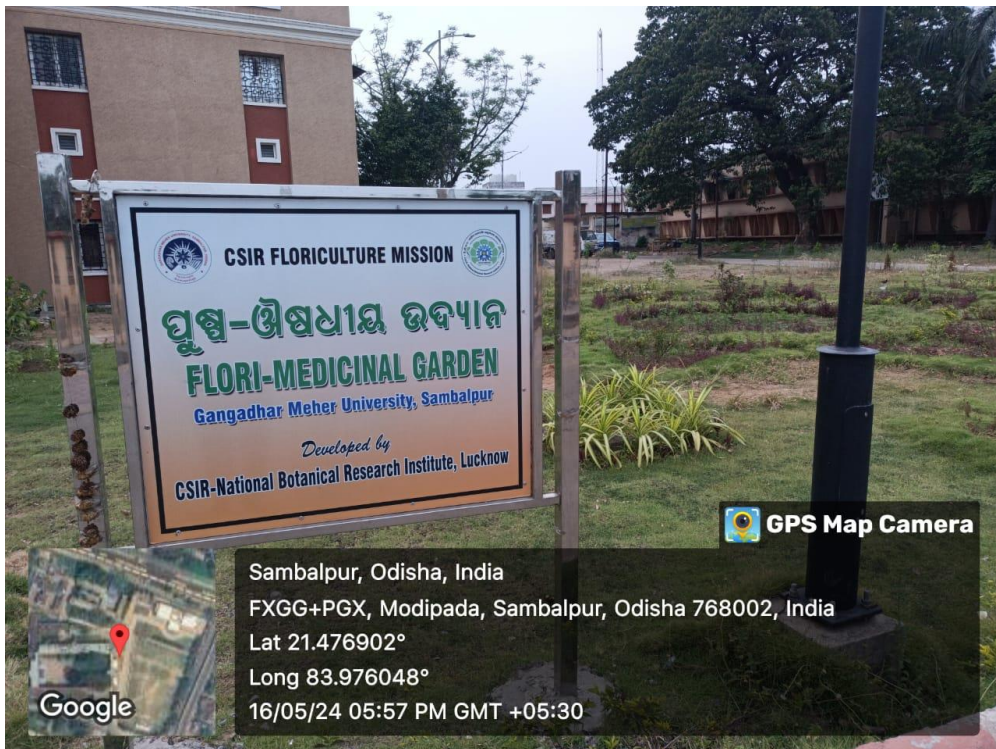

13. Greenery and Renewable Resources

1. Flori Medicinal Garden