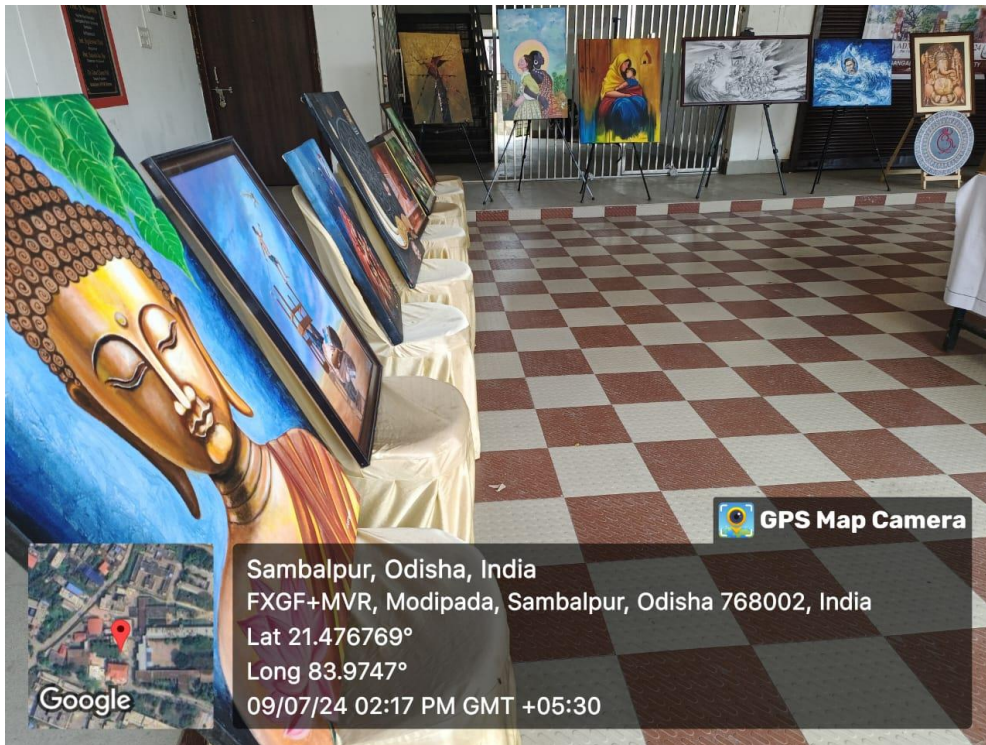

Director, IQAC
Gangadhar Meher University
Sambalpur

REGISTRAR
GANGADHAR MEHER UNIVERSITY
SAMBALPUR

11. Utility Facilities

UTILITIES CENTRE

FREE SPACE FOR DIFFERENT ACTIVITIES

MEETING HALL

UCO BANK

 Director, IQAC
 Gangadhar Meher University
 Sambalpur